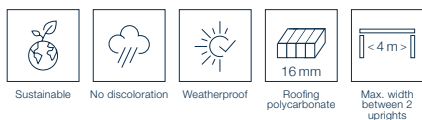

DETAILS

Colours (profiles)	RAL9016 textured / RAL9001/ RAL7024 textured / RAL9005 textured
Gutter	Round or classic
Uprights	Half-round or square
Roofing	Polycarbonate (Opal / Clear / Ultra clear / Solar control)
Width (mm)	4060 / 5060 / 6060 / 7060 or a multitude thereof
Depth (mm)	2500 / 3000 / 3500 / 4000 / 6000

Optionally, the Bosco can be expanded with various Deponti accessories, such as a side wall, LED lighting and side panel.