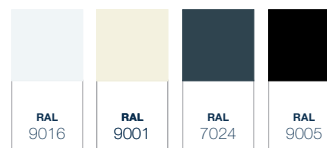

### DETAILS

Colours (profiles)	RAL9016 textured / RAL9001/ RAL7024 textured / RAL9005 textured
Gutter	Round or classic
Uprights	Half-round or square
Roofing	Polycarbonate (Opal / Clear / Ultra clear / Solar control)
Width (mm)	4060 / 5060 / 6060 / 7060 or a multitude thereof
Depth (mm)	2500 / 3000 / 3500 / 4000 / 6000