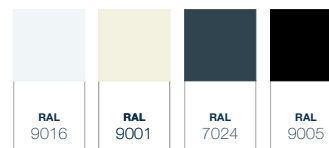

DEPONTI

THE BEST AT HOME

The Giallo Veranda Beautifully smooth & robust

The Deponti Giallo Veranda is known for its smooth, robust look and is equipped with a reinforced gutter profile. Because of this extra reinforcement the Giallo can be mounted with just two posts with a span of 6 metres. The maximum span on two posts is what makes the Giallo unique. The result is maximum enjoyment with a free and open view.

[DEPONTI.COM](https://www.deponti.com)

Giallo

The Giallo is extra strong, meaning that it can be made with just two posts, with a span up to 6 metres!

The robust & smooth aluminium veranda provides a solid and stylish extension to your home. The Deponti Giallo is available in four RAL colours: cream white, white, grey and black. The veranda comes with a standard polycarbonate roof in which you can choose from various types depending on your wishes.

DETAILS

Colours (profiles)	RAL9016 textured / RAL9001 / RAL7024 textured / RAL9005 textured
Gutter	Straight*
Posts	Rectangular 115×150 mm
Roofing	Polycarbonate (Opal / Clear / Ultra clear / Solar control)
Width (mm)	4060 / 5060 / 6060 / 7060 or a multitude thereof
Depth (mm)	2500 / 3000 / 3500 / 4000 / 6000