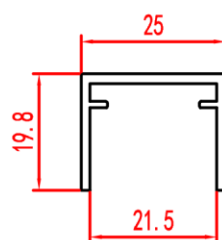

Specifications Deponti Grillo Fencing

Colour: RAL7024 Graphite grey
RAL9001 Cream
RAL9005 Black
RAL9016 Traffic white

Dimensions fencing

Width: 25mm
Height: 166mm Working height: 150mm
Lengths: 3500, 4000, 5000 6000mm
Individually packed

Dimensions U profile

Width: 30mm Depth: 28mm
Lengths: 2000, 3000, 4000mm
Packed per 2

Dimensions finishing click profile

Width: 20mm Depth: 25mm
Lengths: 2000, 4000mm
Individually packed

DEPONTI

Subject: Technical drawing
Grillo fencing