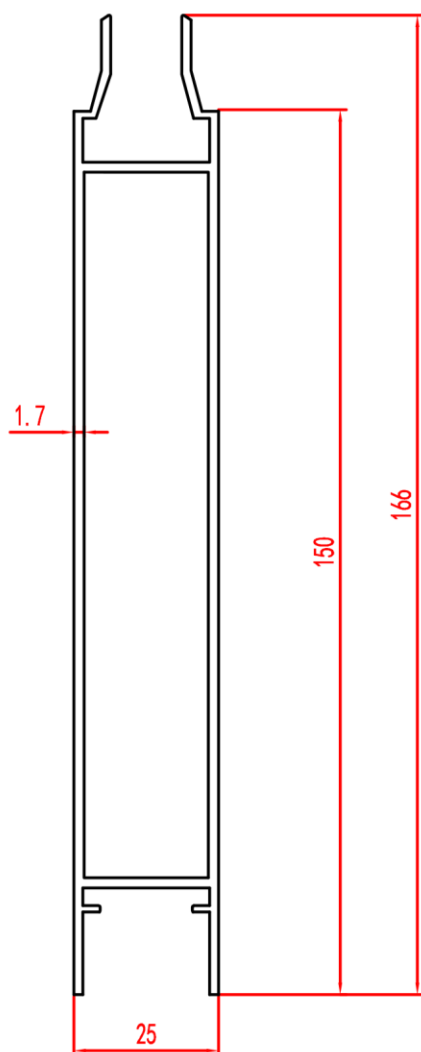

Specifications Deponti Grillo Fencing

Colour: RAL7024 Graphite grey
RAL9001 Cream
RAL9005 Black
RAL9016 Traffic white

Dimensions fencing

Width: 25mm
Height: 166mm Working height: 150mm
Lengths: 3500, 4000, 5000 6000mm
Individually packed

Dimensions U profile

Width: 30mm Depth: 28mm
Lengths: 2000, 3000, 4000mm
Packed per 2

Dimensions finishing click profile

Width: 20mm Depth: 25mm
Lengths: 2000, 4000mm
Individually packed

DEPONTI

Subject: Technical drawing
Grillo fencing