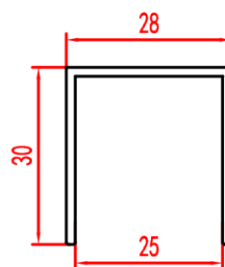

Specifications Deponti Grillo Fencing

Colour: RAL7024 Graphite grey
RAL9001 Cream
RAL9005 Black
RAL9016 Traffic white

Dimensions fencing

Width: 25mm
Height: 166mm Working height: 150mm
Lengths: 3500, 4000, 5000 6000mm
Individually packed

Dimensions U profile

Width: 30mm Depth: 28mm
Lengths: 2000, 3000, 4000mm
Packed per 2

Dimensions finishing click profile

Width: 20mm Depth: 25mm
Lengths: 2000, 4000mm
Individually packed

DEPONTI

Subject: Technical drawing
Grillo fencing